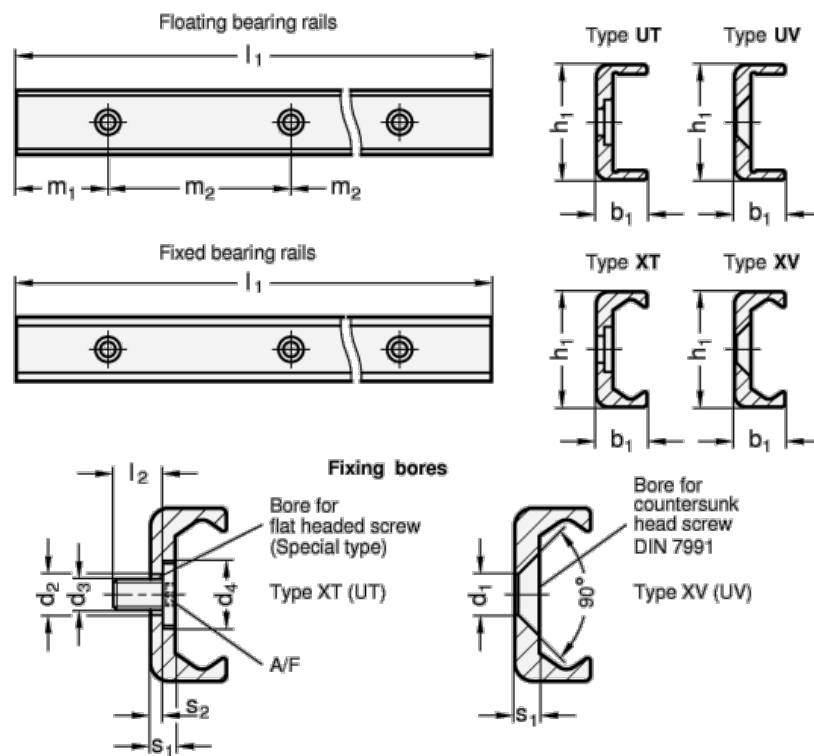

Article number: 20242228120040UT

Description: E+G Compact Profile GN 2422-28-1200-40

Measures

A/F = T25	L2	= 10
b1 = 12.3	m1	= 40
d1 =	m2	= 80
d2 = 6.4	s1	= 4
d3 = M5	s2	= 2.2
d4 = 11	Weight in (g)	= 1452
h1 = 28		
L1 = 1200		